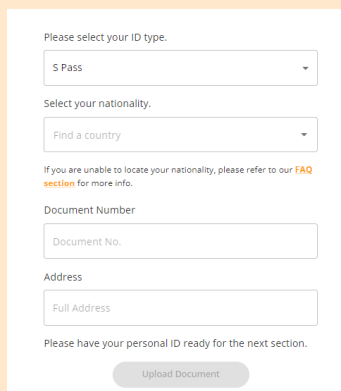

Enter Document No. (Other Pass)