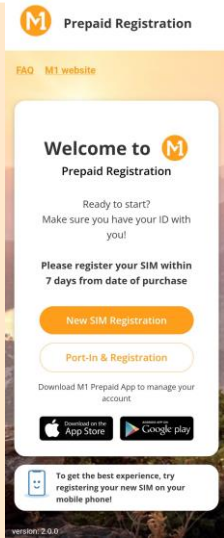

Registration Flow in Self-Registration Portal

Main Page

Scan SIM

Confirm SIM Details

Singpass is the default option

If you don't have Singpass

Dropdown of document

Enter Document No. (NRIC)