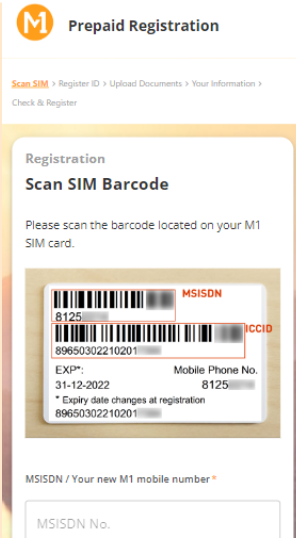

Registration Flow in Self-Registration Portal

Main Page

Scan SIM

Confirm SIM Details

Singpass is the default option

If you don't have Singpass

Dropdown of document

Enter Document No. (NRIC)