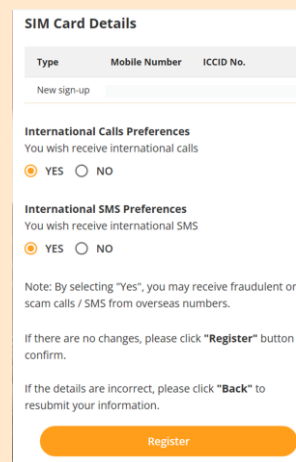

Registration Flow in Self-Registration Portal

Main Page

Scan SIM

Confirm SIM Details

Singpass is the default option

If you don't have Singpass

Dropdown of document

Enter Document No. (NRIC)

Enter Document No. (Other Pass)

eKYC Scans

Verify Details

Confirm Details

Select BIIC Option

Registration Success