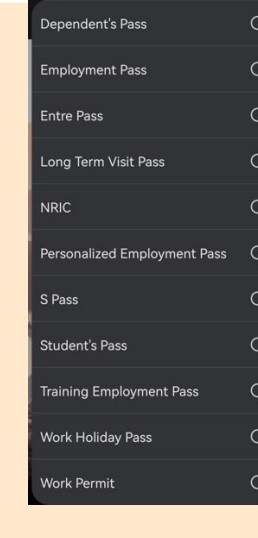

Registration Flow in Self-Registration Portal

Main Page

Scan SIM

Confirm SIM Details

Singpass is the default option

If you don't have Singpass

Dropdown of document

Enter Document No. (NRIC)

Enter Document No. (Other Pass)

eKYC Scans

Verify Details

Confirm Details

Select BIIC Option

Registration Success