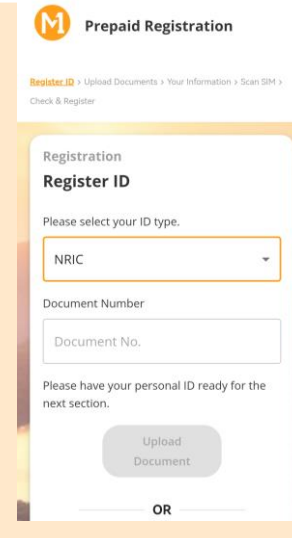

Registration Flow in Self-Registration Portal

Main Page

Scan SIM

Confirm SIM Details

Singpass is the default option

If you don't have Singpass

Dropdown of document

Enter Document No. (NRIC)

Enter Document No. (Other Pass)

eKYC Scans

Verify Details

Confirm Details

Select BIIC Option

Registration Success