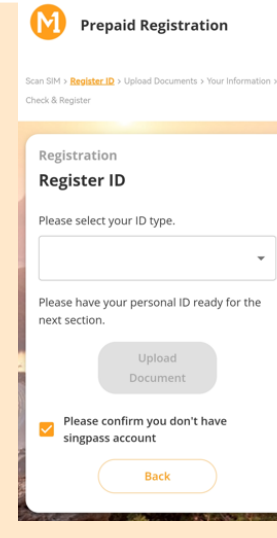

Registration Flow in Self-Registration Portal

Main Page

Scan SIM

Confirm SIM Details

Singpass is the default option

If you don't have Singpass

Dropdown of document

Enter Document No. (NRIC)