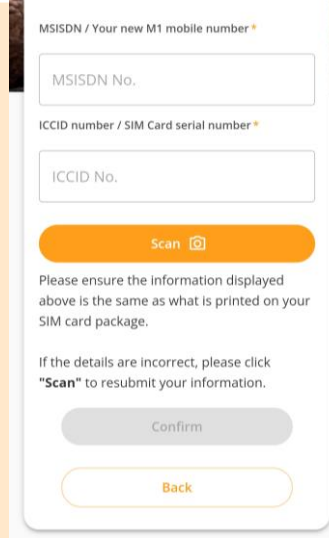

Registration Flow in Self-Registration Portal

Main Page

Scan SIM

Confirm SIM Details

Singpass is the default option

If you don't have Singpass

Dropdown of document

Enter Document No. (NRIC)

Enter Document No. (Other Pass)

eKYC Scans

Verify Details

Confirm Details

Select BIIC Option

Registration Success