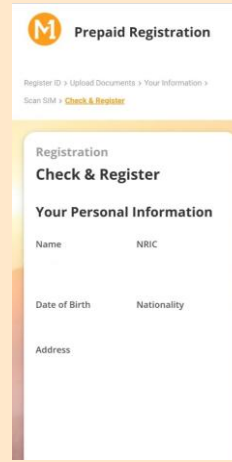

Registration Flow in Self-Registration Portal

Main Page

Scan SIM

Confirm SIM Details

Singpass is the default option

If you don't have Singpass

Dropdown of document

Enter Document No. (NRIC)

Enter Document No. (Other Pass)

eKYC Scans

Verify Details

Confirm Details

Select BIIC Option

Registration Success