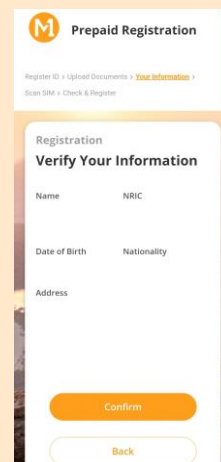

Registration Flow in Self-Registration Portal

Main Page

Scan SIM

Confirm SIM Details

Singpass is the default option

If you don't have Singpass

Dropdown of document

Enter Document No. (NRIC)

Enter Document No. (Other Pass)

eKYC Scans

Verify Details

Confirm Details

Select BIIC Option

Registration Success